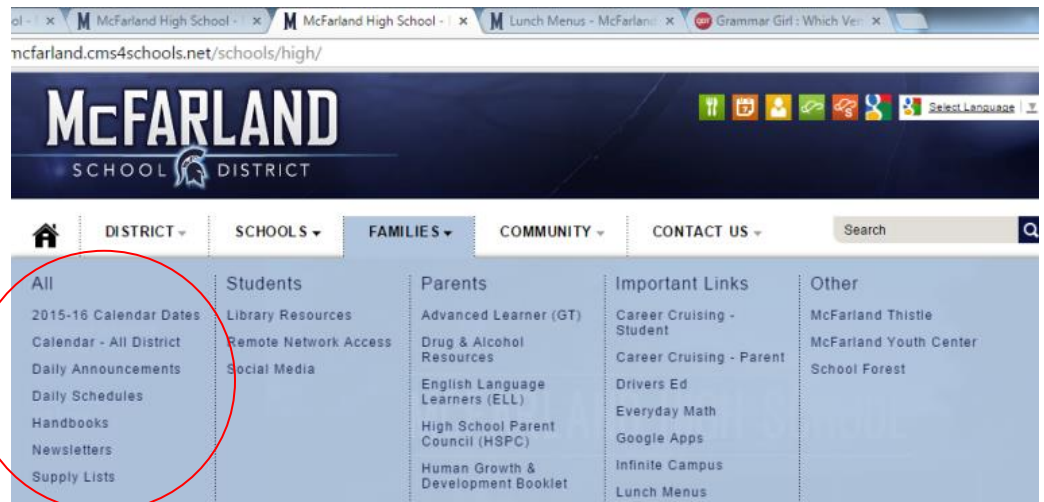

Welcome to the NEW McFarland School District Website

Quick Start Guide

Handy 'hot buttons' always located in upper right-hand corner

Top Mega-Menu always stays the same, no matter where you are on the site!

Detailed information for each campus can be reached from the SCHOOLS tab on Mega-Menu

Click on school's name to access their main page

OR

select a specific item from the menu

We've also provided a central location under our FAMILIES section to view information for all schools such as Announcements, Newsletters and Supply Lists

The main page for each school contains a mini school calendar, a Quick Links section and a view of Upcoming Events ★★★

The screenshot shows the main page for Indian Mound Middle School. On the left is a vertical navigation menu. The main content area features the school's logo, "WE ARE SPARTANS", and a profile picture of a man. On the right side, there is a "Follow Us..." section with social media icons for Facebook and Twitter. Below that is an "IMMS Calendar" widget showing a calendar for July 2015, and a "Quick Links" section with various links like "Assignment Task List" and "BYOD Agreement". At the bottom right is an "Upcoming Events" section. Red stars are placed next to the "IMMS Calendar", "Quick Links", and "Upcoming Events" sections.