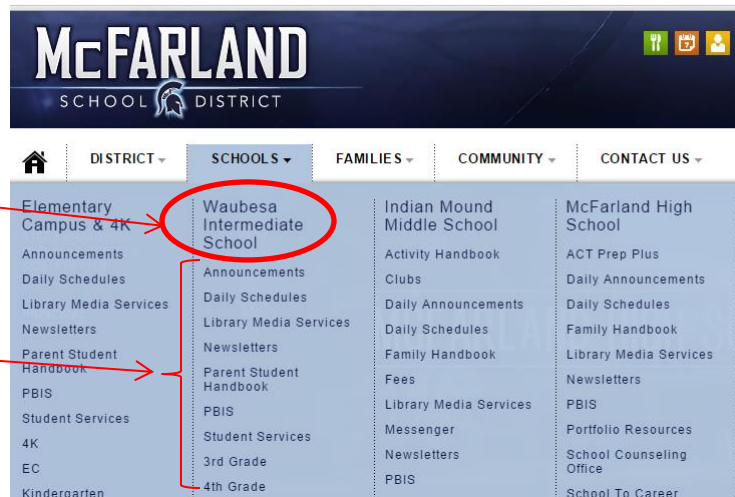

Detailed information for each campus can be reached from the SCHOOLS tab on Mega-Menu