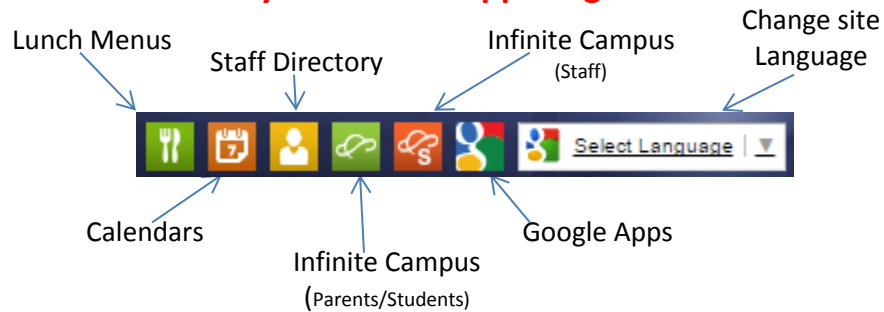

Welcome to the NEW McFarland School District Website

Quick Start Guide

Handy 'hot buttons' always located in upper right-hand corner

Top Mega-Menu always stays the same, no matter where you are on the site!

Detailed information for each campus can be reached from the SCHOOLS tab on Mega-Menu

Click on school's name to access their main page

OR

select a specific item from the menu

We've also provided a central location under our FAMILIES section to view information for all schools such as Announcements, Newsletters and Supply Lists

The main page for each school contains a mini school calendar, a Quick Links section and a view of Upcoming Events ★★★

The screenshot shows the main page for Indian Mound Middle School. On the left is a vertical navigation menu. The main content area features the school's logo, "WE ARE SPARTANS", and a profile picture of a man. On the right side, there is a "Follow Us..." section with social media icons for Facebook and Twitter. Below that is an "IMMS Calendar" widget showing a calendar for July 2015, and a "Quick Links" section with various links like "Assignment Task List" and "BYOD Agreement". At the bottom right is an "Upcoming Events" section. Red stars are placed next to the "IMMS Calendar", "Quick Links", and "Upcoming Events" sections.