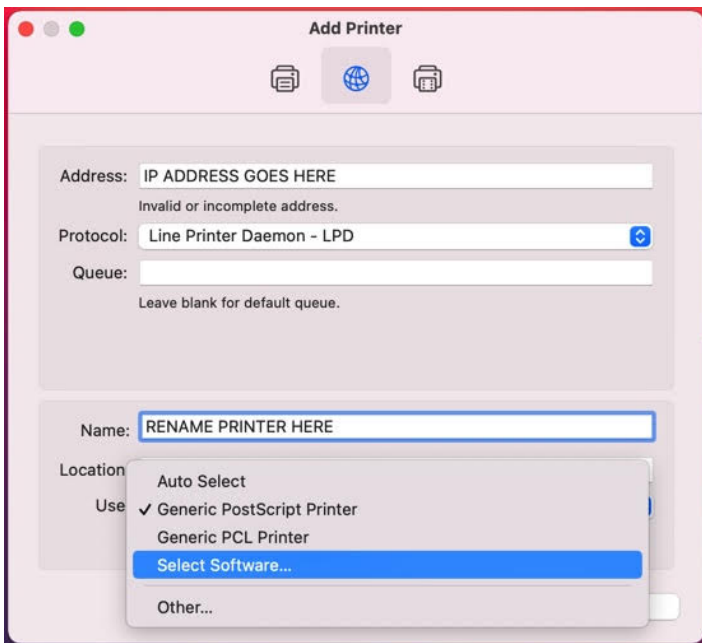

TROUBLESHOOTING

If you are having issues printing from your MacBook, do the following 3 steps first before adding new printers.

1. Verify that you are on **MSD wifi network**.
2. Open currently installed printers by opening System Preferences, → under Printers & Scanners
3. Clear out and delete (→) any printers having issues, are no longer in service, have changed, ect...

ADDING NEW PRINTERS

Download Driver Software

(only needs to be installed once)

01→ If you have **Network Connections** folder on desktop → open, “**software**”.

→ If you do not have folder → connect by typing shortcut (⌘K) to Connect to Server and enter the address, “smb://msd-stor5/software**” in the drop down menu. If prompted to log in, enter network username and password to connect

02→ From **software** drive, find and open “**0000-Teacher-Macbook-Air**”

03→ Open folder, “**00 PRINTER DRIVER DOWNLOADS**”.

04→ Drag and drop “**CANON-PRINTERS,driver-software.pkg**” to desktop → run install until complete.

Add Printer using IP Address

(Repeat the following steps, as needed when adding any printer on list)

01→ Open **System Preferences** menu → open, “**Printers & Scanners**”

02→ Click on the plus sign (+) to open Add window and go to the “**IP**” tab

03→ Use the chart to fill in the following information...

Address: Using the chart, find and enter the printers **IP Address**

Protocol: Drop down and select “**Line Printer Daemon - LPD**”

Queue: Leave blank

Name: Type in the name of the printer

Location: Can leave blank or as is

Use: from the drop down menu, click on “**Select Software...**”

04→ From the **Select Software** window, filter and search

05→ Find and highlight the name listed on chart → click **OK**

That printer should now be available and ready to use. Repeat steps as needed for each printer. Drivers only need to be installed once the first time.

Email TechSupport@mscfsd.org with questions or continued issues